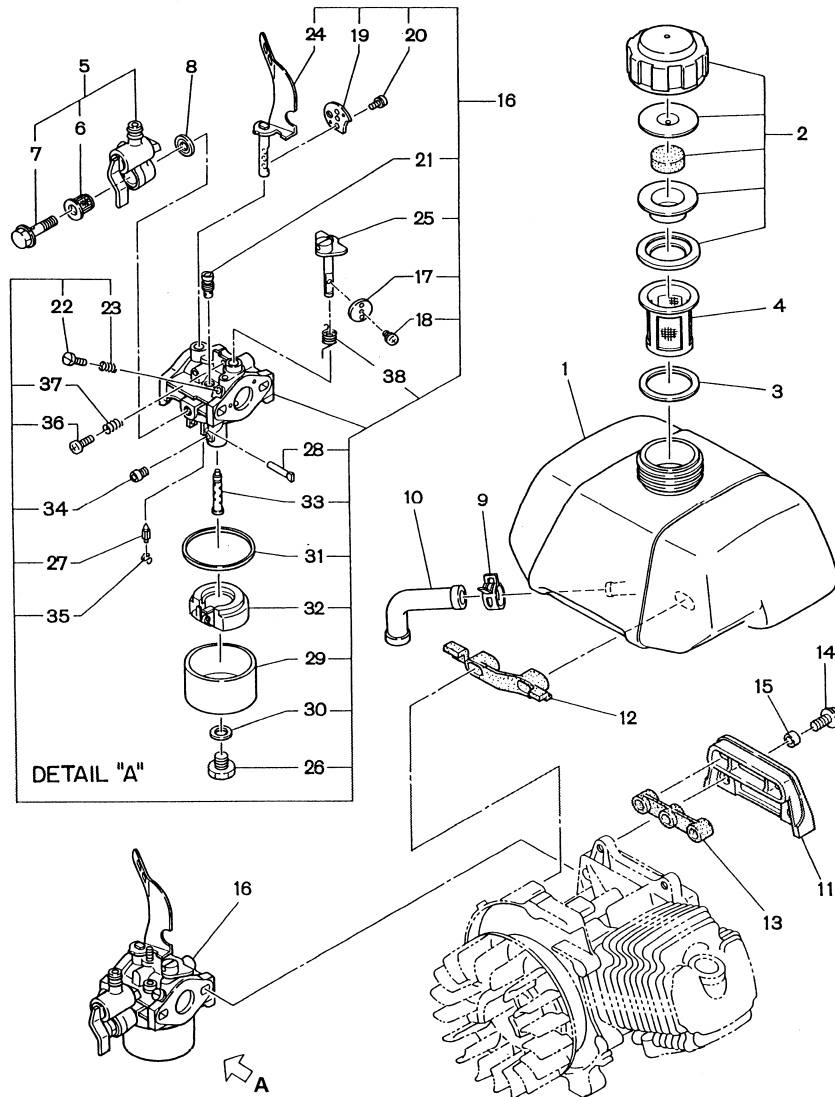

FUEL, LUBRICANT

Item	Part	No.	No.	No.	Used	Description
A01	541-50011-40	1	18	EY237-62451-08	1	Screw
1	541-65012-00	1	19	230-62527-08	1	Choke Valve
2	510-60130-01	1	20	EY237-62451-08	2	Screw
3	551-65005-01	1	21	209-62421-08	1	Pilot Jet
4	064-12799-90	1	22	213-62390-08	1	Adjuster
5	541-60100-00	1	23	EY209-62445-08	1	Spring
6	541-65022-00	1	24	541-60021-40	1	Choke Shaft Assy
7	541-65021-00	1	25	541-60021-30	1	Throttle Shaft Assy
8	690-45005-00	1	26	EY129-62351-08	1	Bolt
9	056-11399-82	1	27	541-60023-10	1	Needle Assy
10	541-65002-00	1	28	EY214-62515-08	1	Pin
11	541-65003-00	1	29	230-62550-08	1	Float Chamber Body
12	541-65035-00	1	30	209-62345-08	1	Insert Washer
13	541-65011-00	1	31	230-62540-08	1	Packing
14	001-17051-40	2	32	541-60022-10	1	Float Assy
15	023-00599-90	2	33	541-60022-20	1	Main Nozzle
16	541-60020-01	1	34	128-62400-08	1	Main Jet
			35	230-62454-08	1	Clip
			36	EY209-62352-08	1	Screw
17	230-62537-08	1	37	EY209-62445-08	1	Spring